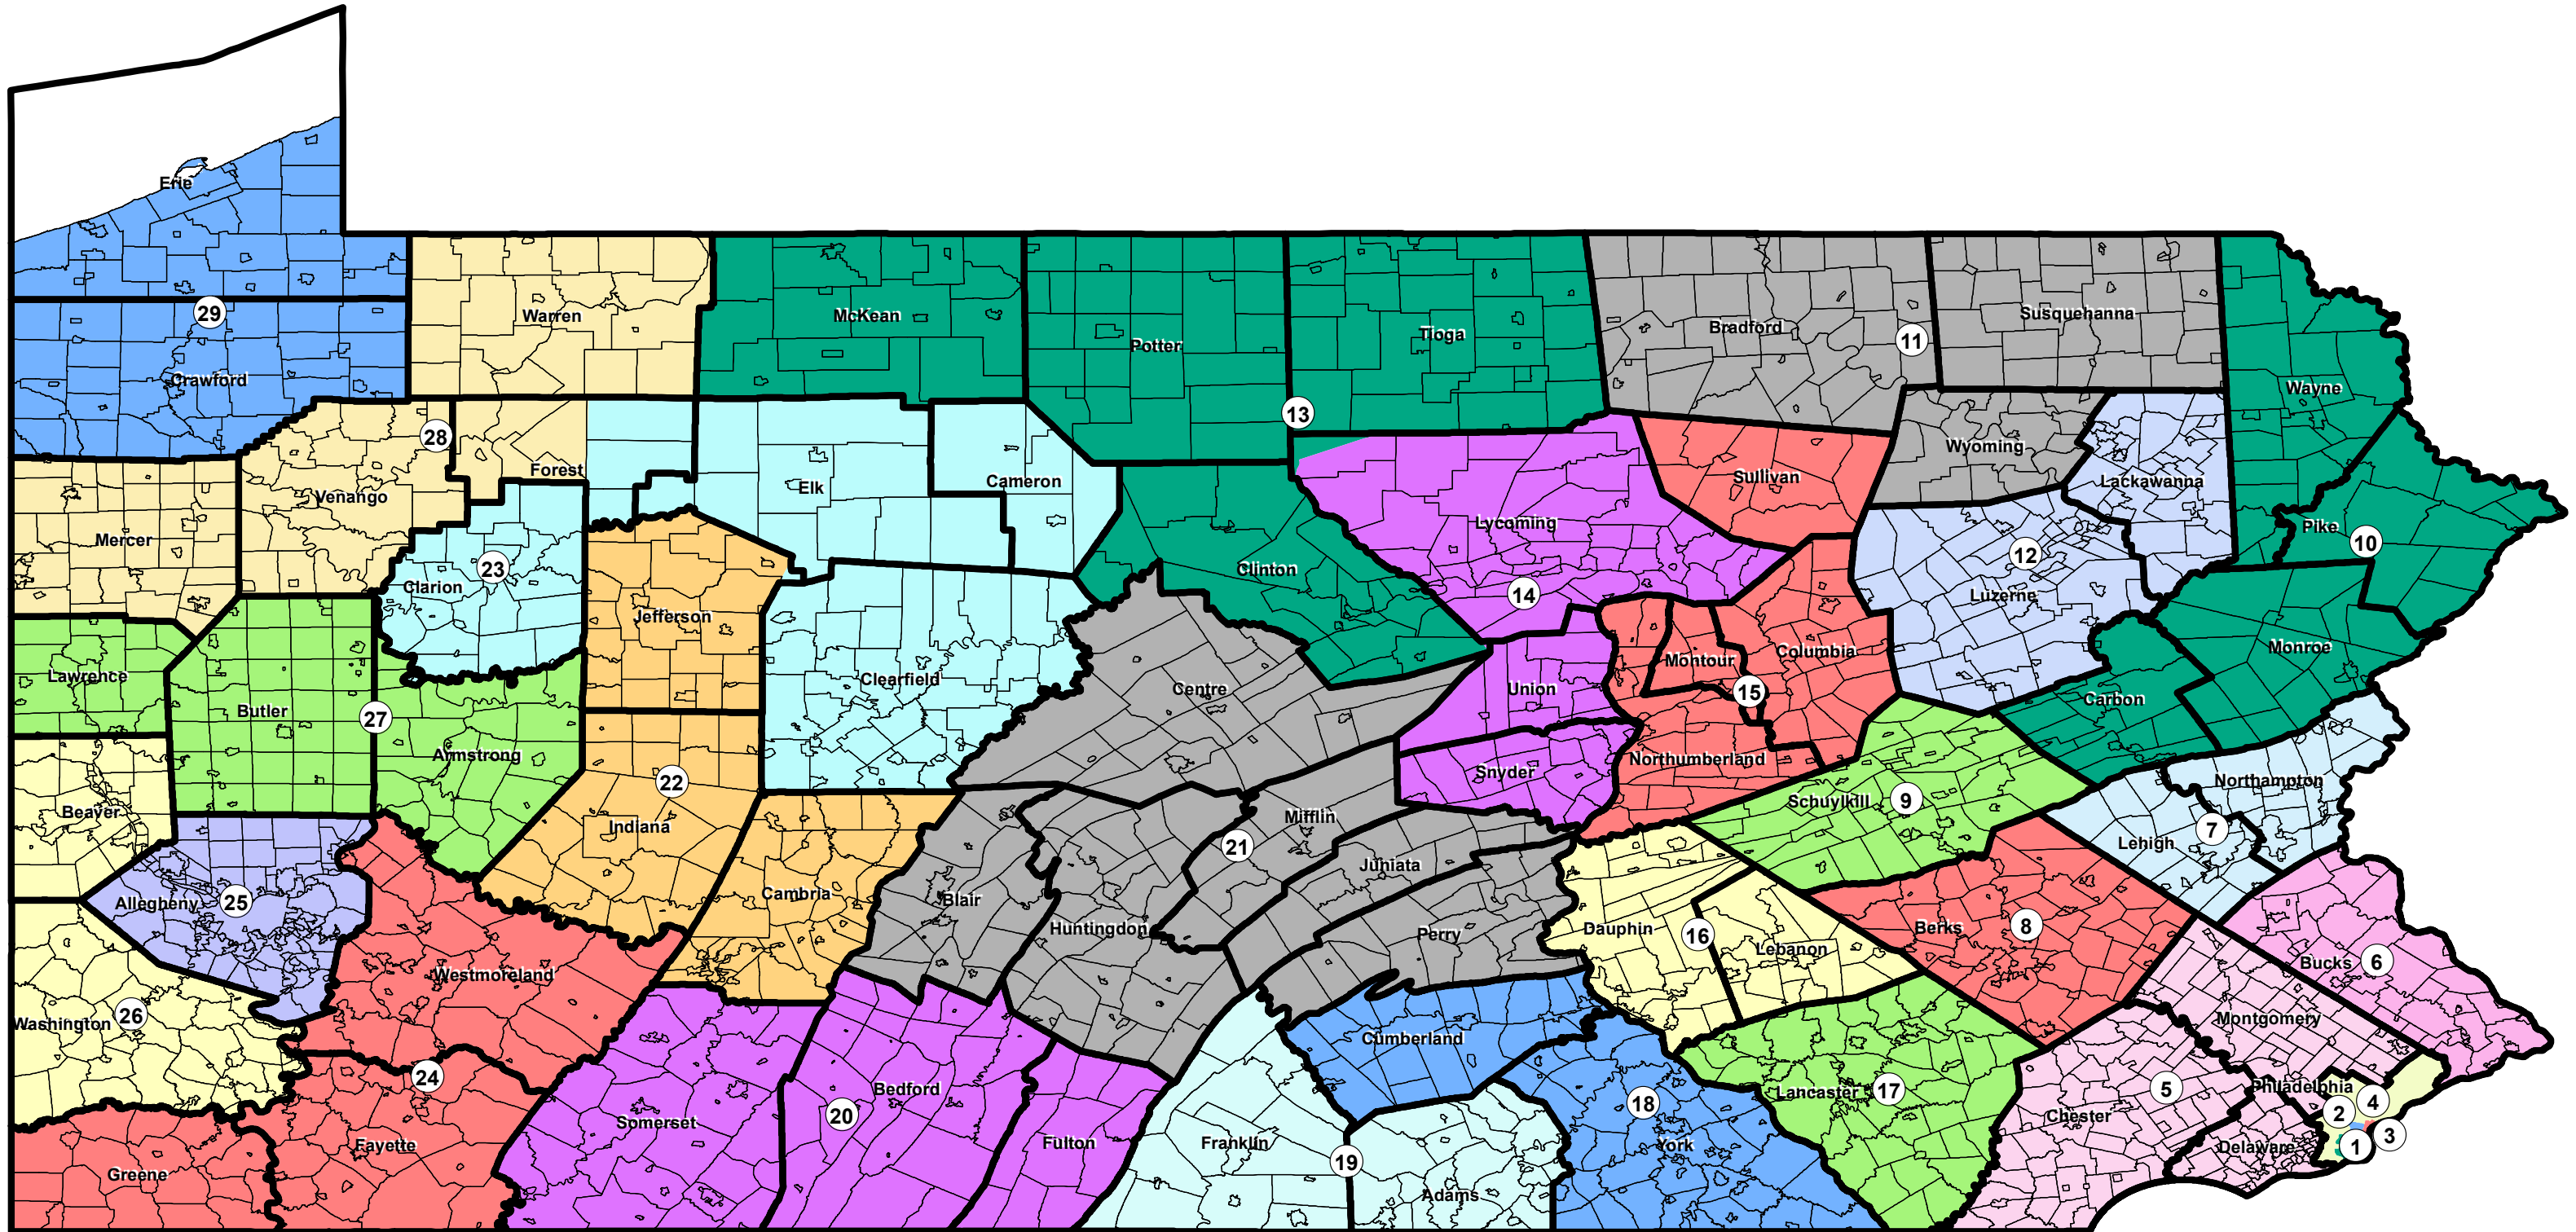

# Pennsylvania Senate Districts 1864 - Act 213 of 1864

Note: All districts apportioned one Senator, except districts 5 (2), 17 (2), 21 (2), and 25 (2)